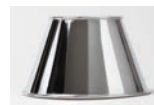

Nickel brillant
Polished nickel